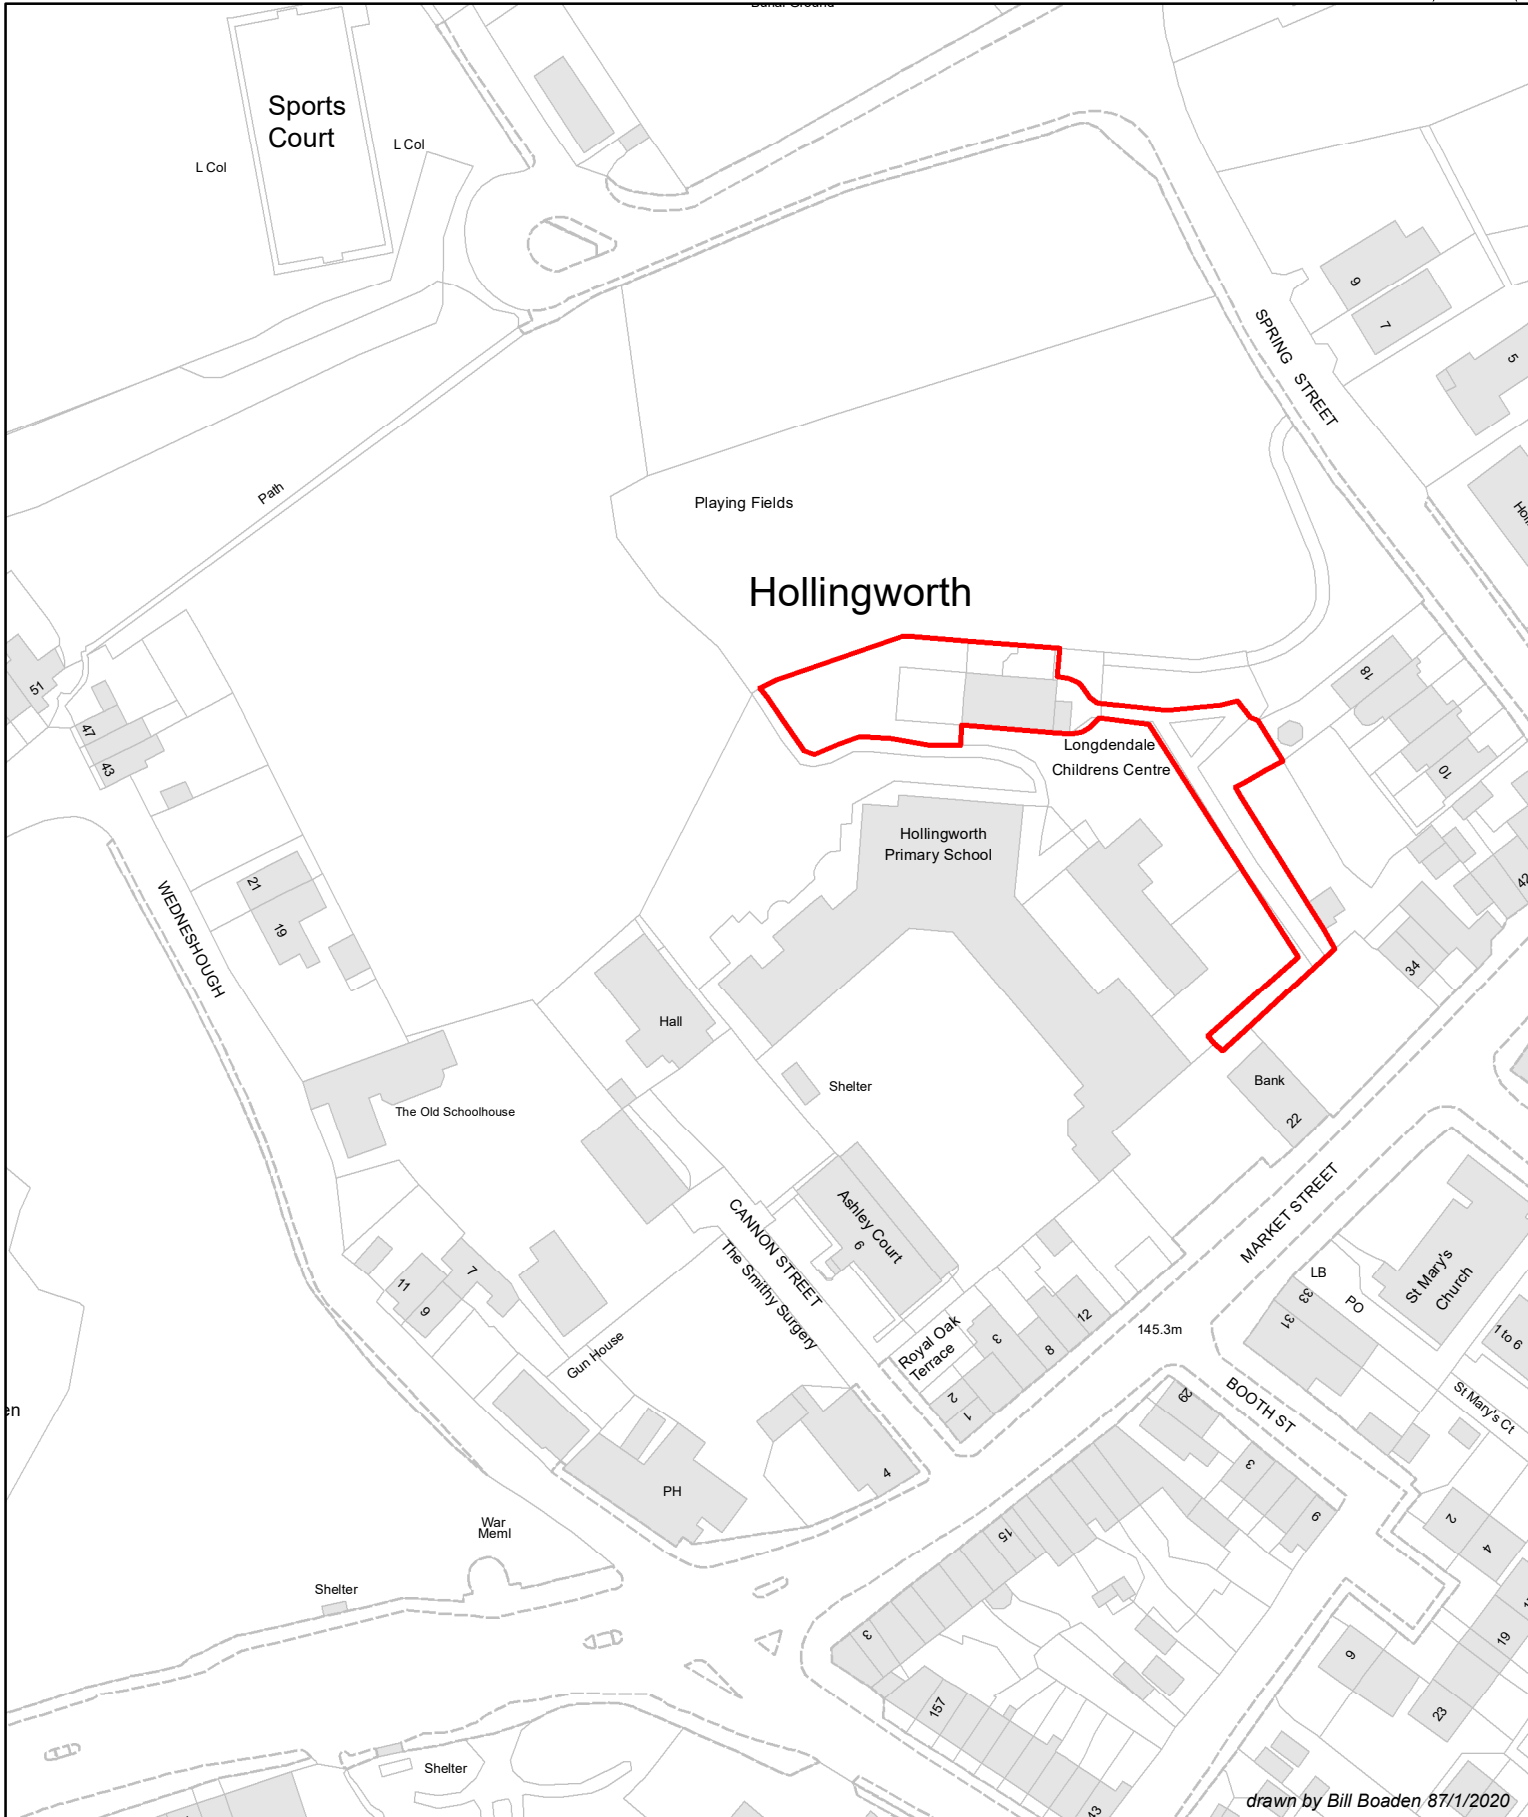

Longdendale Children's Centre Hollingworth 4566 1240 sq metres

1:1,250

© Crown copyright and database rights 2020
Ordnance Survey 100022697

0 10 20 40 60 80
Meters

SK0096SW

Estates
PO Box 317
Ashton-under-Lyne
OL6 0GS